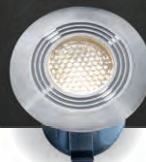

NEW
Atik R2 187U
LED 9W
3.000 K - 65-750 lm
Stainless steel 316
115 x 120 x 120 mm (HxWxD)
1 m Cable

Onyx Clear
clear glass

DECKLIGHTS

NEW

Onyx 22 Opal 171D
LED 0,25W
2.700 K - 1,5 lm
Plastic
40 x 22 x 22 mm (HxWxD)
1 m Cable

NEW

Onyx 22 Star 172D
LED 0,25W
2.700 K - 3,5 lm
Plastic
40 x 22 x 22 mm (HxWxD)
1 m Cable

Onyx 30 R1 150D
LED 0,5W
2.700 K - 4 lm
Stainless steel 316
45 x 45 x 45 mm (HxWxD)
1 m Cable

ONYX 3-IN-1

Each Onyx 30, 60 and 90 is supplied
with three different glasses:
Clear, Star and Opal.