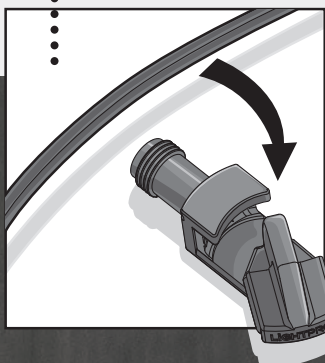

connection to transformer

Connector Type Y (143A)

JUST TURN IT!

connection to make a branch

Connector Type F (137A)

Connector Type M (138A)

JUST TWIST AND CONNECT!

POST LIGHTS