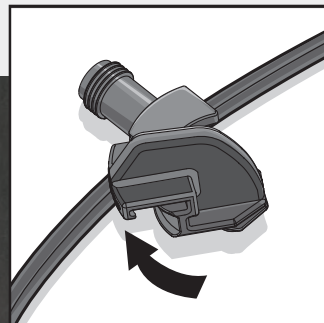

connection to transformer

Connector Type Y (143A)

JUST TURN IT!

connection to make a branch

Connector Type F (137A)

Connector Type M (138A)

JUST TWIST AND CONNECT!

POST LIGHTS