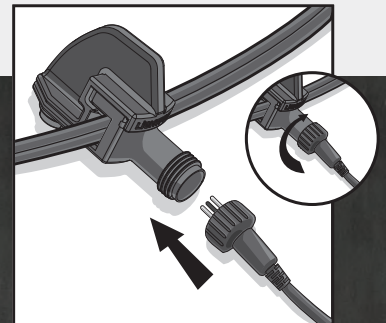

connection to transformer

Connector Type Y (143A)

JUST TURN IT!

connection to make a branch

Connector Type F (137A)

Connector Type M (138A)

JUST TWIST AND CONNECT!

POST LIGHTS