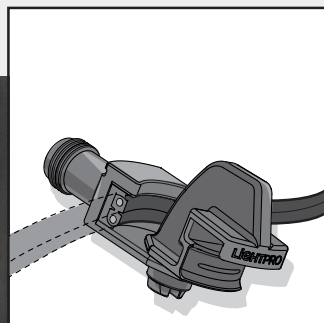

Why Lightpro?

- Safe, quick and easy to install
- Flexible installation with the award winning connector
- No electrician needed
- 5 years warranty

LIGHTPRO
PROFESSIONAL OUTDOOR LIGHTING

THE SYSTEM

Transformer (144A/145A)

connection to transformer

Connector Type Y (143A)

JUST TURN IT!

connection to make a branch

Connector Type F (137A)

Connector Type M (138A)

JUST TWIST AND CONNECT!

POST LIGHTS