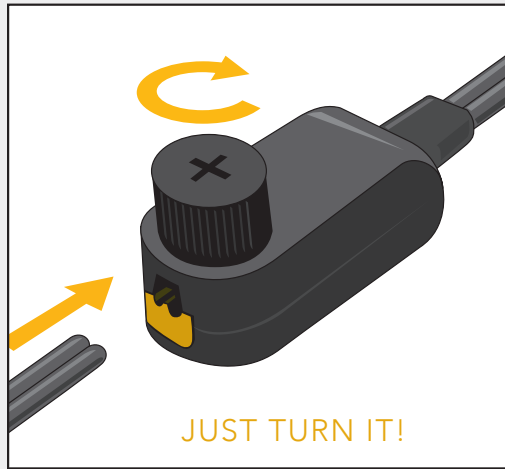

JUST TURN IT!

connection to make a branch