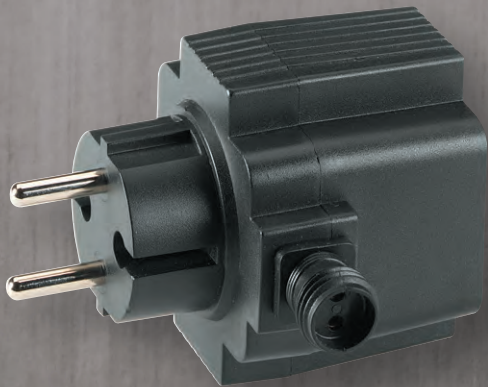

ACCESSORIES

21W Transformer 158A

60W Transformer 144A EU
60W Transformer 163A UK
Incl. timer and light sensor

100W Transformer 145A EU
100W Transformer 164A UK
Incl. timer and light sensor

Sensor extension cable 162A
SPT-1W - 6 m